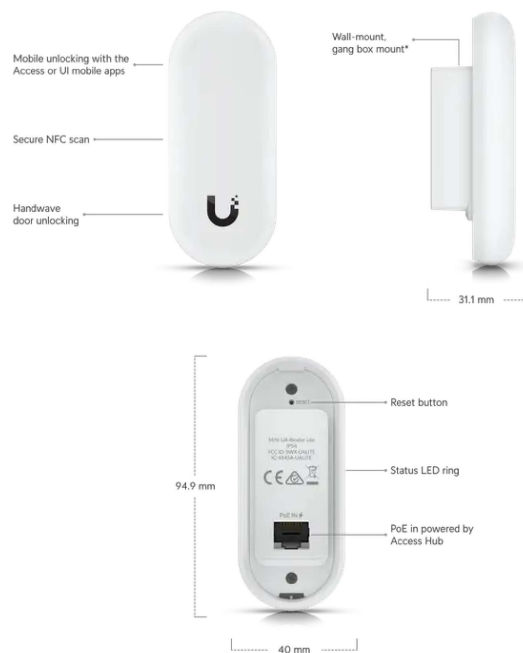

Tech Specs

UniFi UIISP Branding

UniFi Cloud Gateways

WiFi

Switching

Cloud Keys & Gateways

Camera Security

Door Access

Phone System

New Integrations

Accessories

[Door Access](#) / Access Reader Lite

Datasheet

Installation Guide

Marketing Images

Mechanical

Dimensions

94.91 x 40.00 x 31.10 mm (3.74 x 1.57 x 1.22")

Weight

67 g (2.36 oz)

Enclosure material

Polycarbonate

Mounting options*

Wall-mount, gang box mount*

*The UA-Reader Lite must be installed either indoors or under a roof eave outdoors.

Weatherproofing

IP54

Hardware

Networking interface

10/100 MbE

Max. power consumption

6W

Power method

PoE

Button

(1) Factory reset